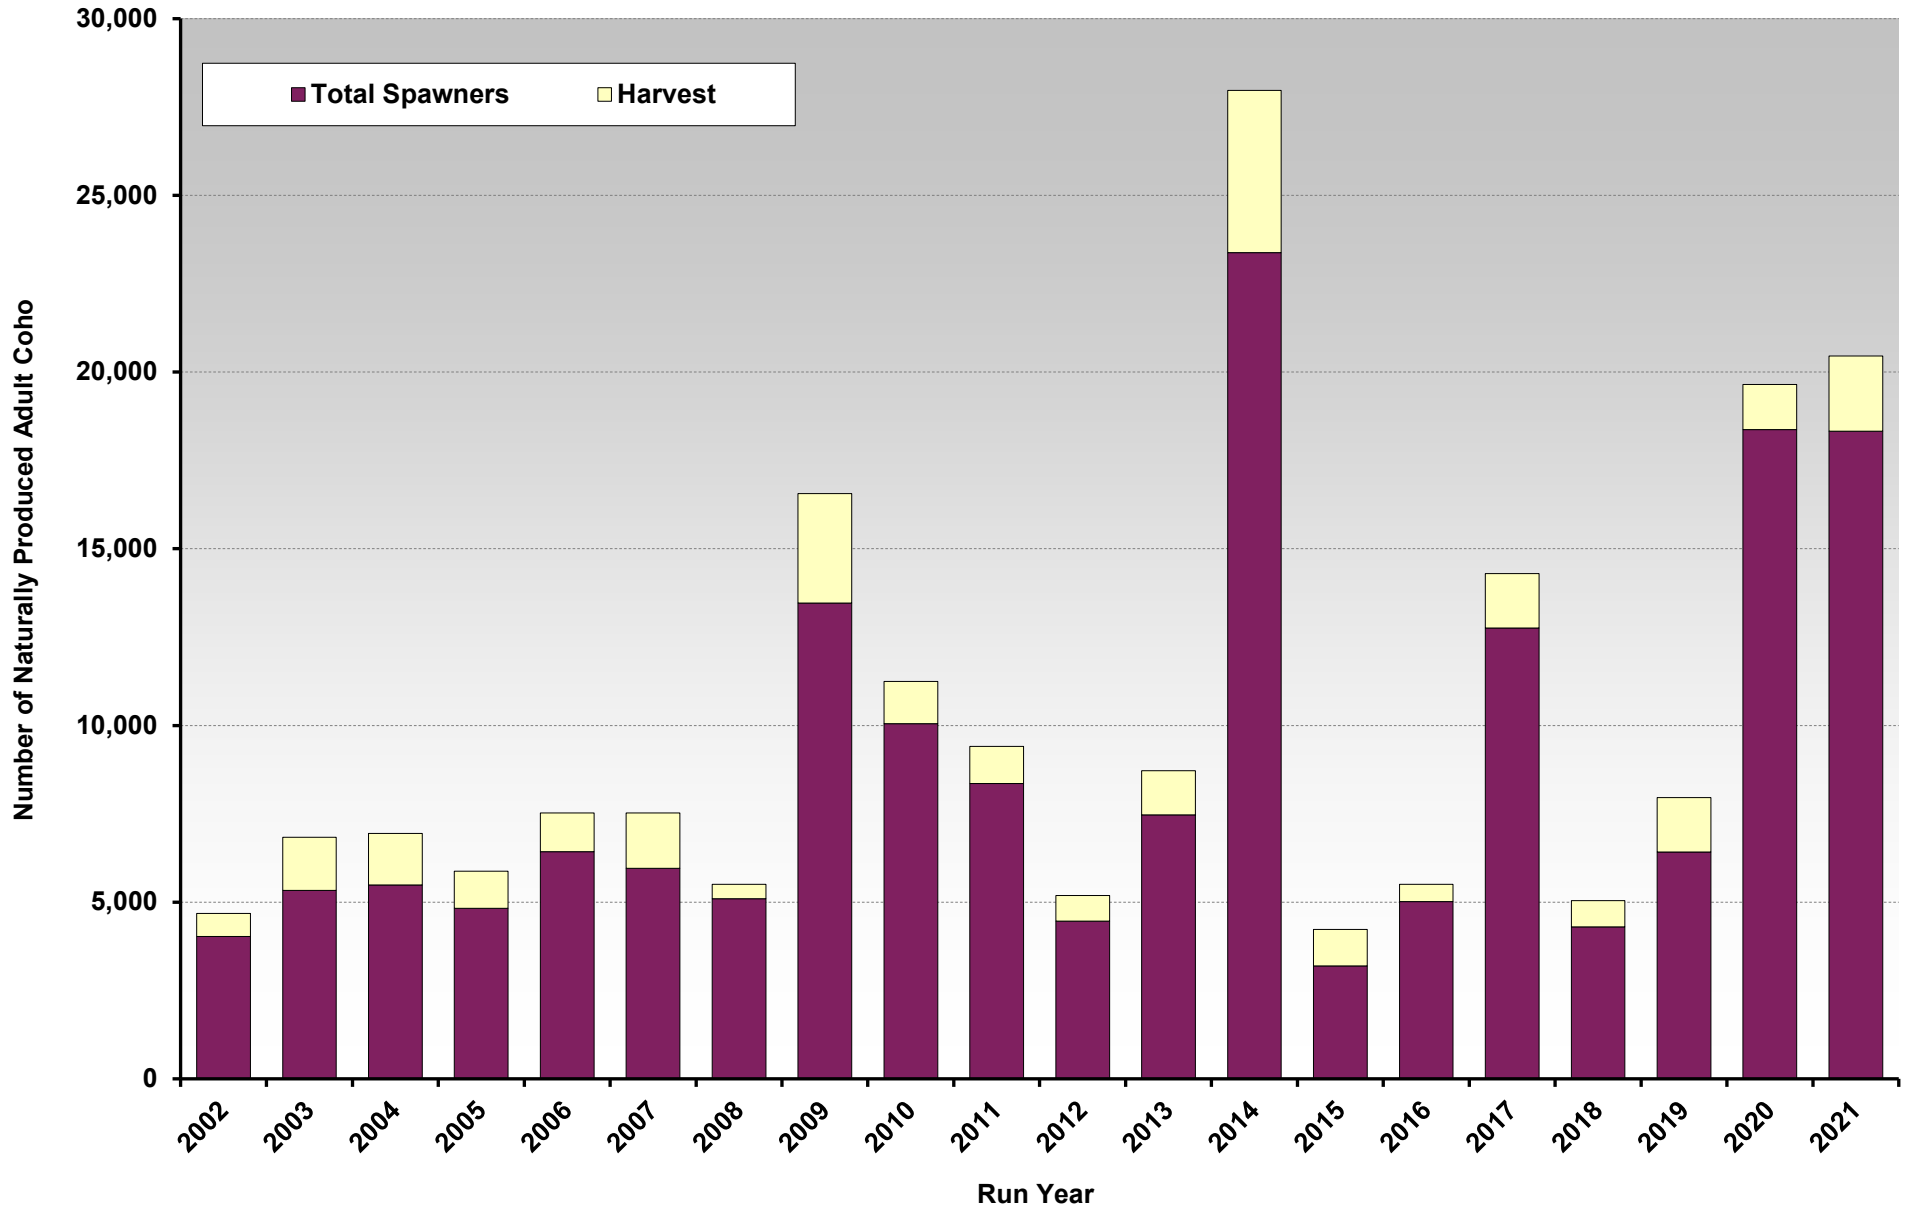

Lower Columbia Coho ESU

(Oregon side only)

Estimated numbers of naturally produced adult coho in the Oregon portion of the Lower Columbia River Coho ESU (run years 2002 to 2021). Number of adult coho spawning in the wild, and harvest impacts (both landed and non-landed).